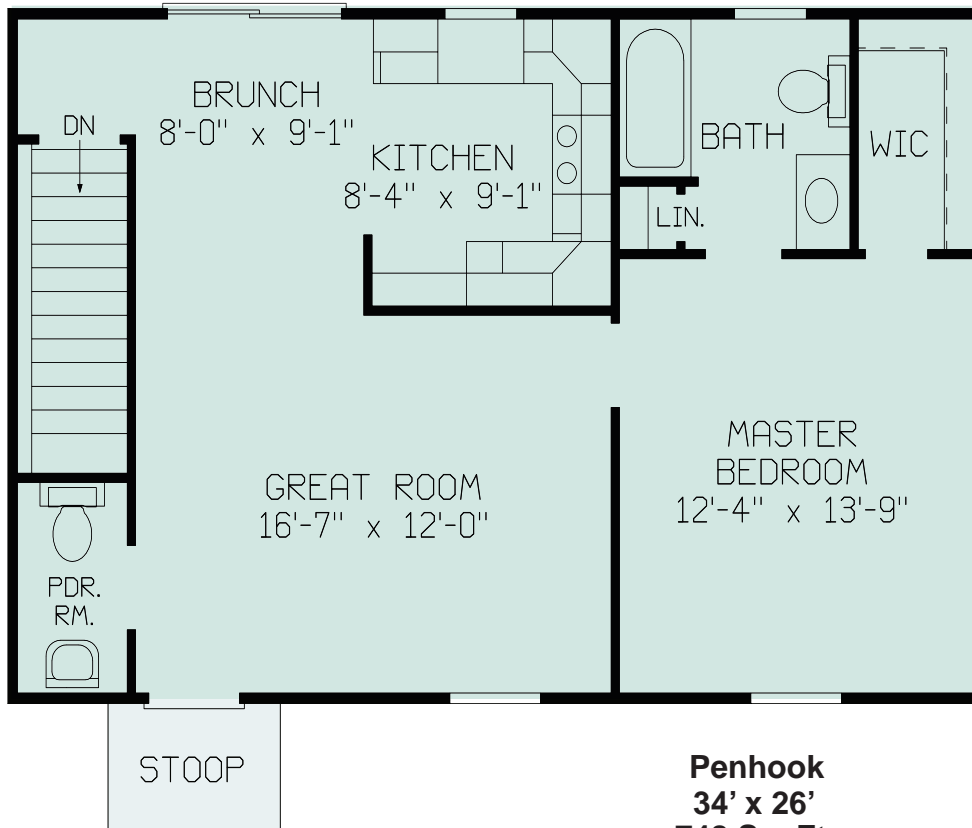

PENHOOK

748 Total sq. ft. on finished living area. 748 sq. ft. additional unfinished basement area. Master Bedroom, Private Master Bath, Powder Room with pedestal sink, toilet and walette over toilet. Kitchen, Brunch and Great room. Patio door in rear to exterior living area. Full Basement with 3/0 walkout door. Cozy Cottage.

Penhook
34' x 26'
748 Sq. Ft.

PENHOOK
 34'-0" x 26'-0"
 748 SQ. FT.

Illustrations and floor plans are subject to change. Refer to actual blueprints for items included in your home. © Heckman Homes