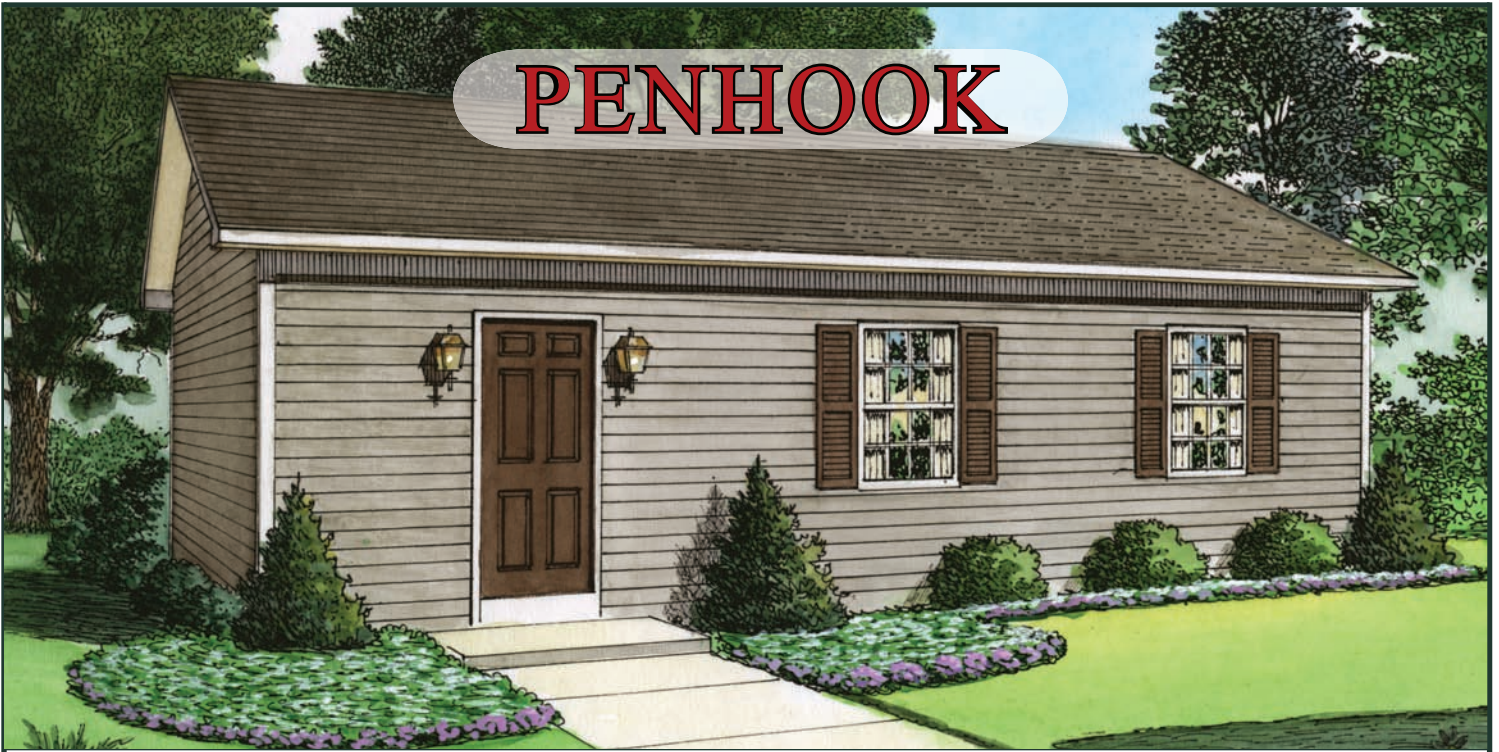

PENHOOK

748 Total sq. ft. on finished living area. 748 sq. ft. additional unfinished basement area. Master Bedroom, Private Master Bath, Powder Room with pedestal sink, toilet and walette over toilet. Kitchen, Brunch and Great room. Patio door in rear to exterior living area. Full Basement with 3/0 walkout door. Cozy Cottage.

Penhook
34' x 26'
748 Sq. Ft.

PENHOOK
 34'-0" x 26'-0"
 748 SQ. FT.

Illustrations and floor plans are subject to change. Refer to actual blueprints for items included in your home. © Heckman Homes