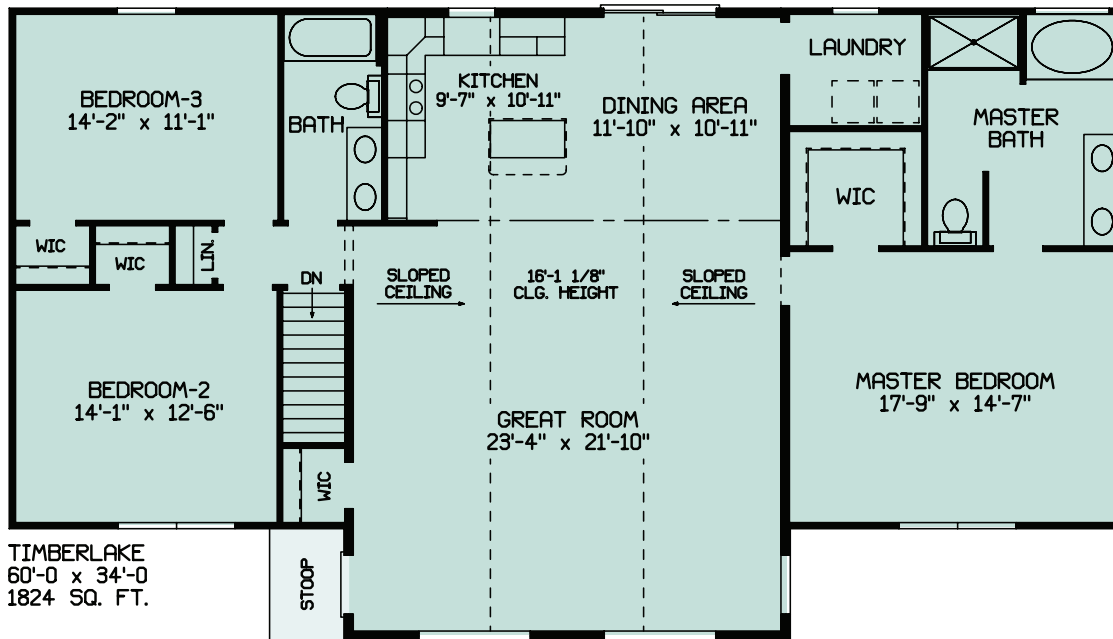

TIMBERLAKE

1,824 Total sq. ft. of living area, 1,824 sq. ft. additional unfinished basement with 3/0 walkout door or egress window with window well, 3 bedroom and two full baths. Master bedroom with large walk in closet and Luxury bath with 72" double bowl vanity with two sets of drawers, 5' Shower with door and 5' soaking tub. 1st floor laundry off kitchen, Kitchen with eat in island and open to Great room. Cathedral ceiling Great room, Kitchen and Dining area, Great room 23' x 22' with two large picture windows and two trapezoid windows.

Timberlake
60' x 34'
1824 Sq. Ft.