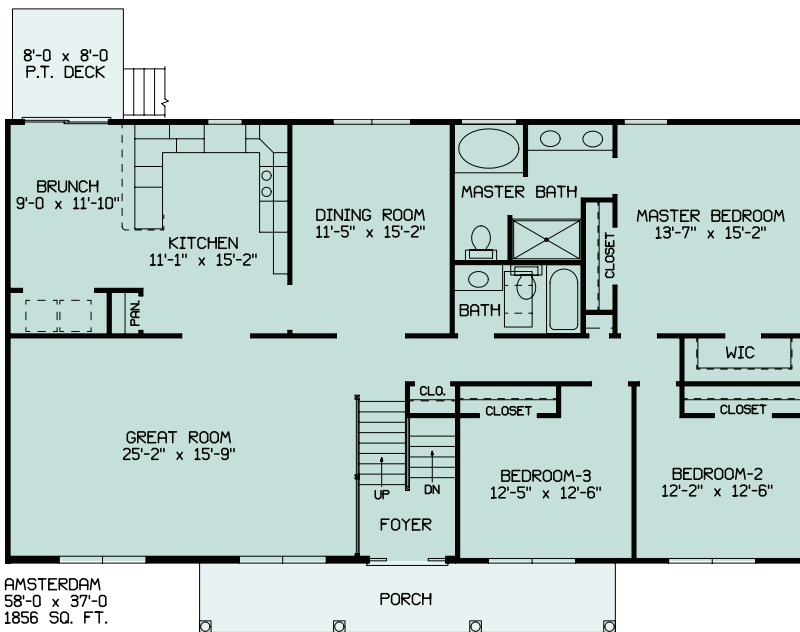

# AMSTERDAM

1,856 Total sq. ft. of living area, 1,856 sq. ft. additional unfinished lower level, four twin windows in lower level and 3/0 walkout door, 3 bedrooms, 2 full baths, Master suite with two closets and Luxury bath with 72" double bowl vanity with two sets of drawers in vanity, 5' shower with door and 5' soaking tub, large Kitchen with brunch and separate Formal Dining area, Great room 25' x 15'9", 5' x 30' Concrete front porch, 8' x 8' pressure treated wood deck off brunch area.

**Amsterdam**  
**58' x 37'**  
**1856 Sq. Ft.**

AMSTERDAM 58'-0" x 32'-0"