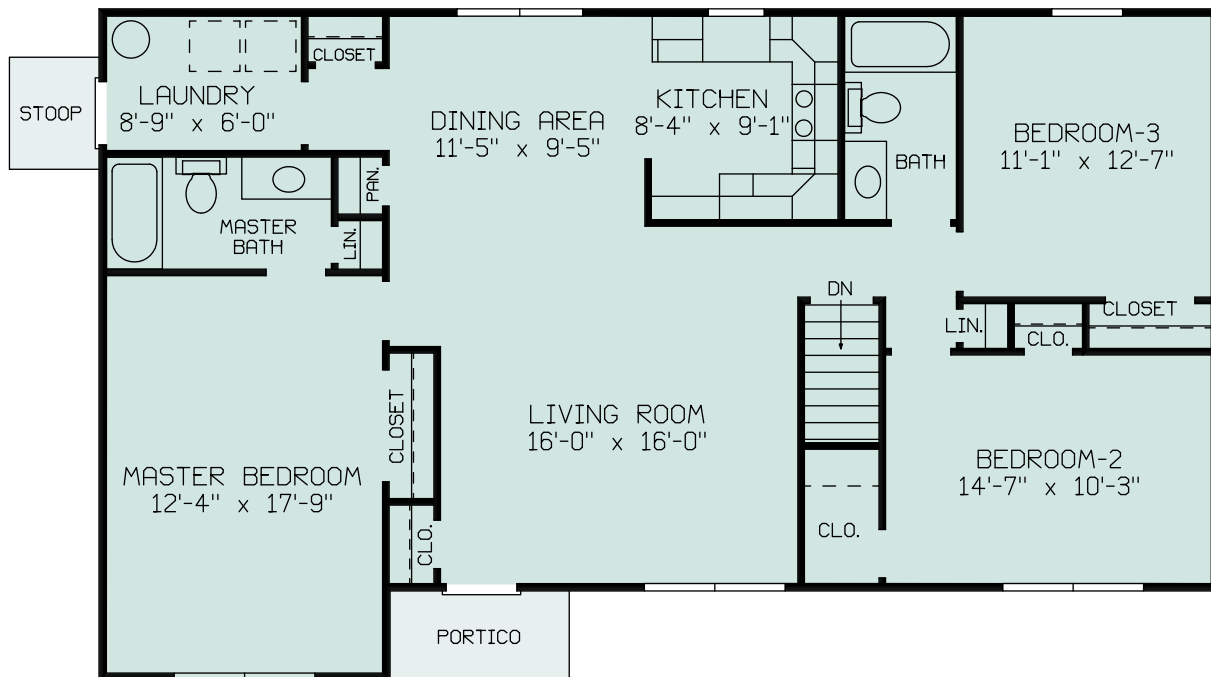

IRVING

1352 Sq. Ft. Total 1st floor, Unfinished basement 1352 Sq. Ft., Three Bedroom, Two Full Bathrooms and 1st floor laundry, Master Bedroom 12' 4" x 17' 9" with private bath, Living Room/Great room 16' x 16', 5' x 5' 3/4" Oak Hardwood at front entrance. Covered Front entrance 4' x 8' with 6" Architectural vinyl Posts.

IRVING
50'-0" x 30'-0"
1352 SQ. FT.

Irving
50' x 30'
1352 Sq. Ft.